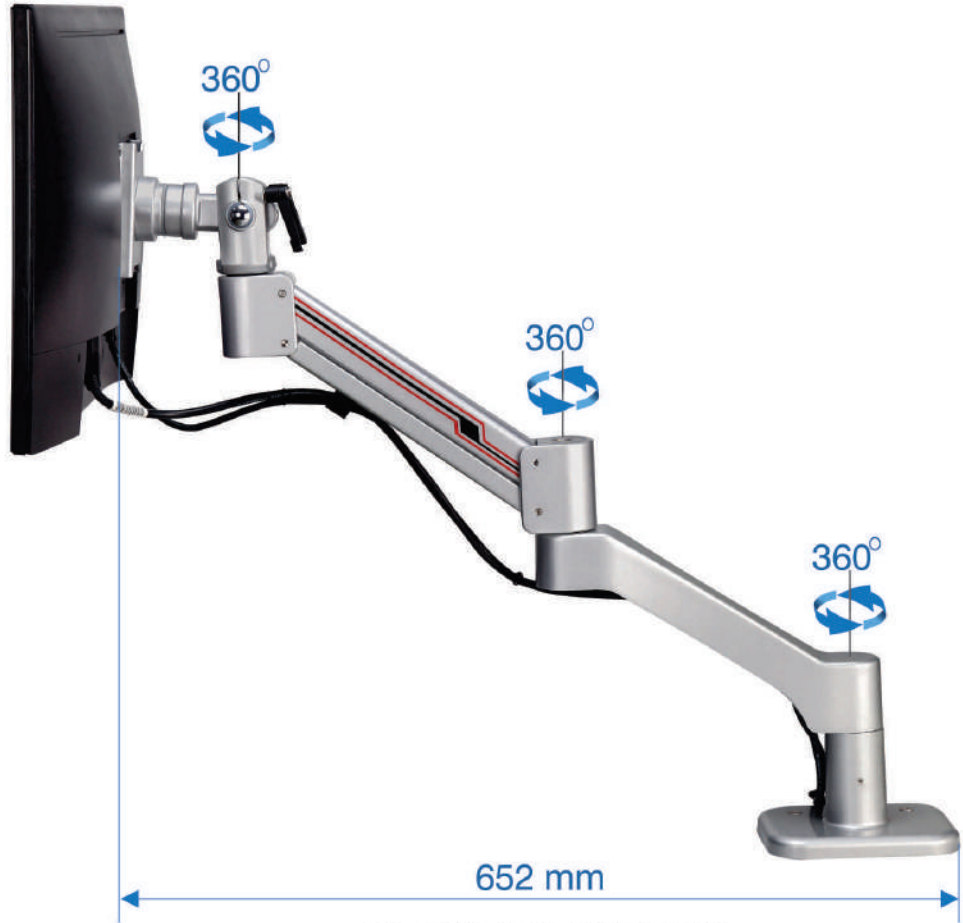

VEERO

MONITOR ARM WITH 2 COLOUR VARIANTS

◎ SUZUKI SILVER.