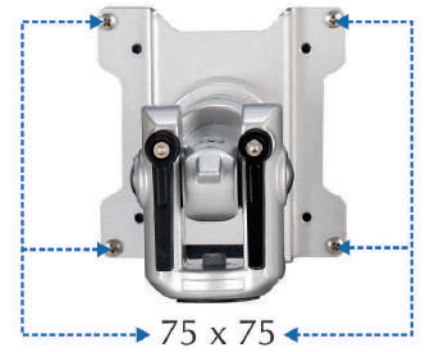

# MONITOR ARM FUNCTIONAL & MOUNTING ASPECTS

Heavier monitor

Lighter monitor

VESA mount plate

# EFFORTLESS ERGONOMIC POSITIONING OF MONITOR

⊙ Provides Monitor tilt options & different angles for effortless & ergonomic working postures.