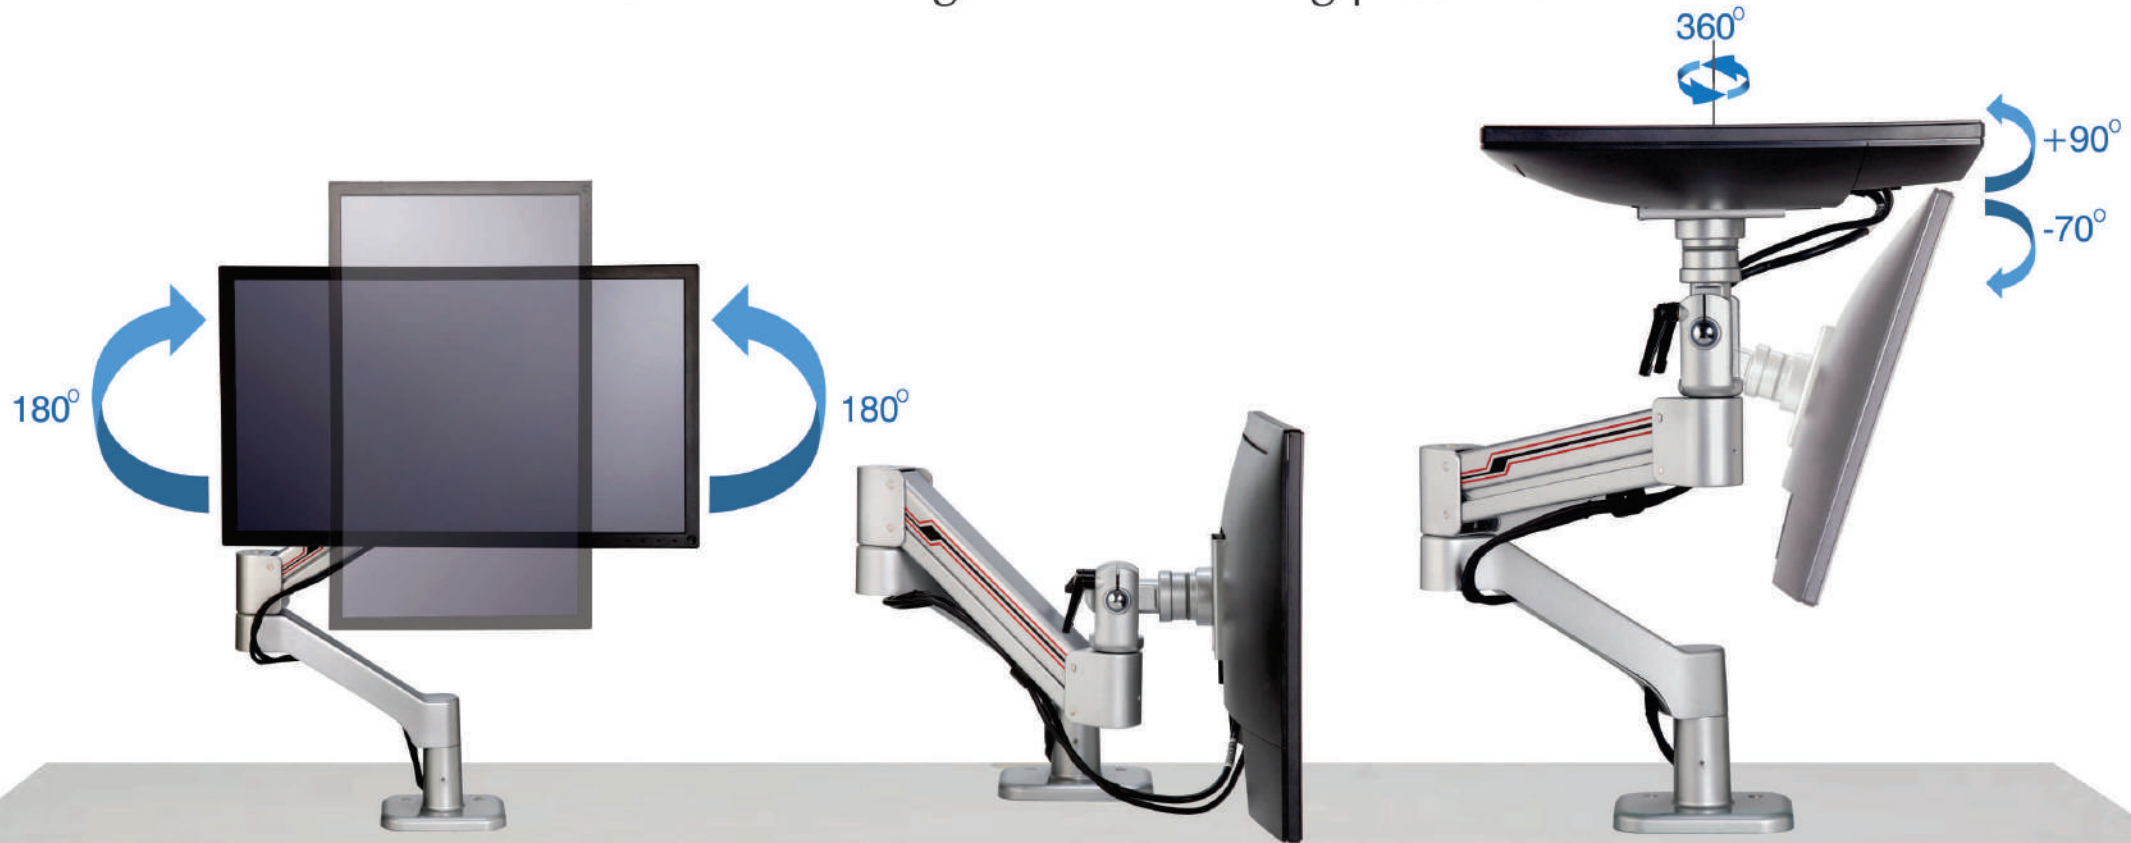

# VEERO MONITOR ARM

VEERO

SUITABLE FOR SMART WORK STATION

# MONITOR ARM FUNCTIONAL & MOUNTING ASPECTS

Heavier monitor

Lighter monitor

VESA mount plate

# EFFORTLESS ERGONOMIC POSITIONING OF MONITOR

⊙ Provides Monitor tilt options & different angles for effortless & ergonomic working postures.

# OPTIMIZE DESK SPACE UTILIZATION

- ⦿ It makes user much more work efficient by providing optimum utilization of desk space.

VEERO