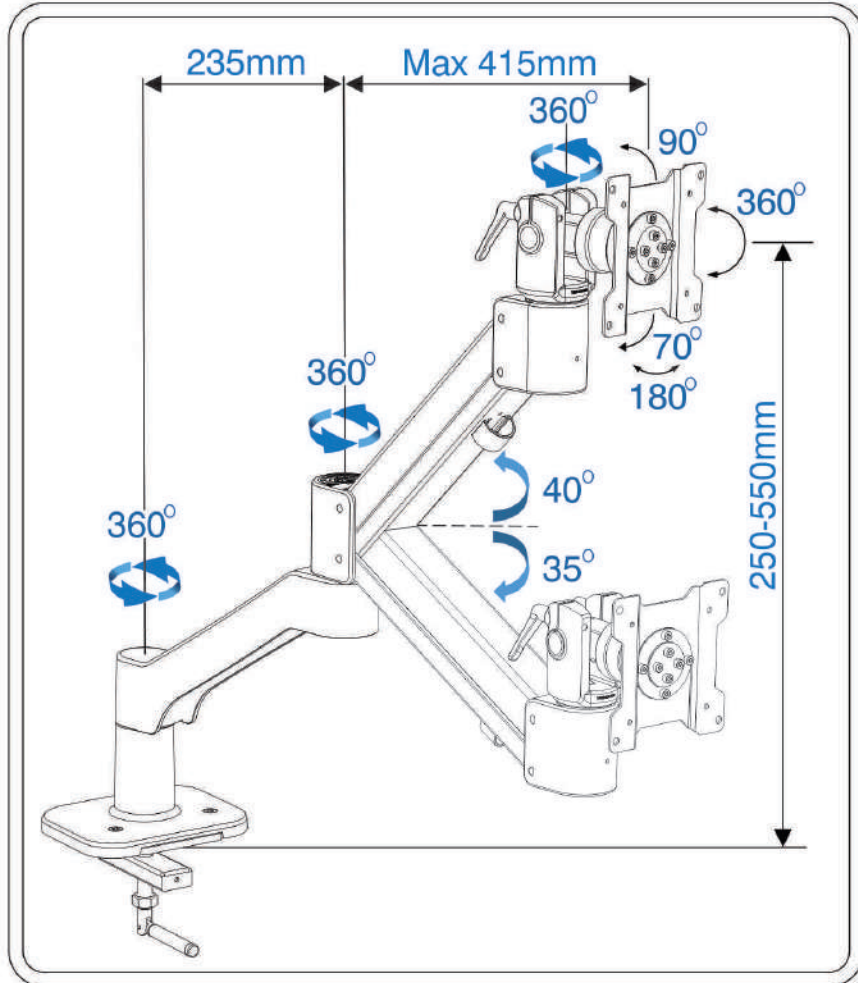

# VEERO MONITOR ARM

VEERO

SUITABLE FOR SMART WORK STATION

# MONITOR ARM FUNCTIONAL & MOUNTING ASPECTS

Heavier monitor

Lighter monitor

VESA mount plate

# EFFORTLESS ERGONOMIC POSITIONING OF MONITOR

⊙ Provides Monitor tilt options & different angles for effortless & ergonomic working postures.